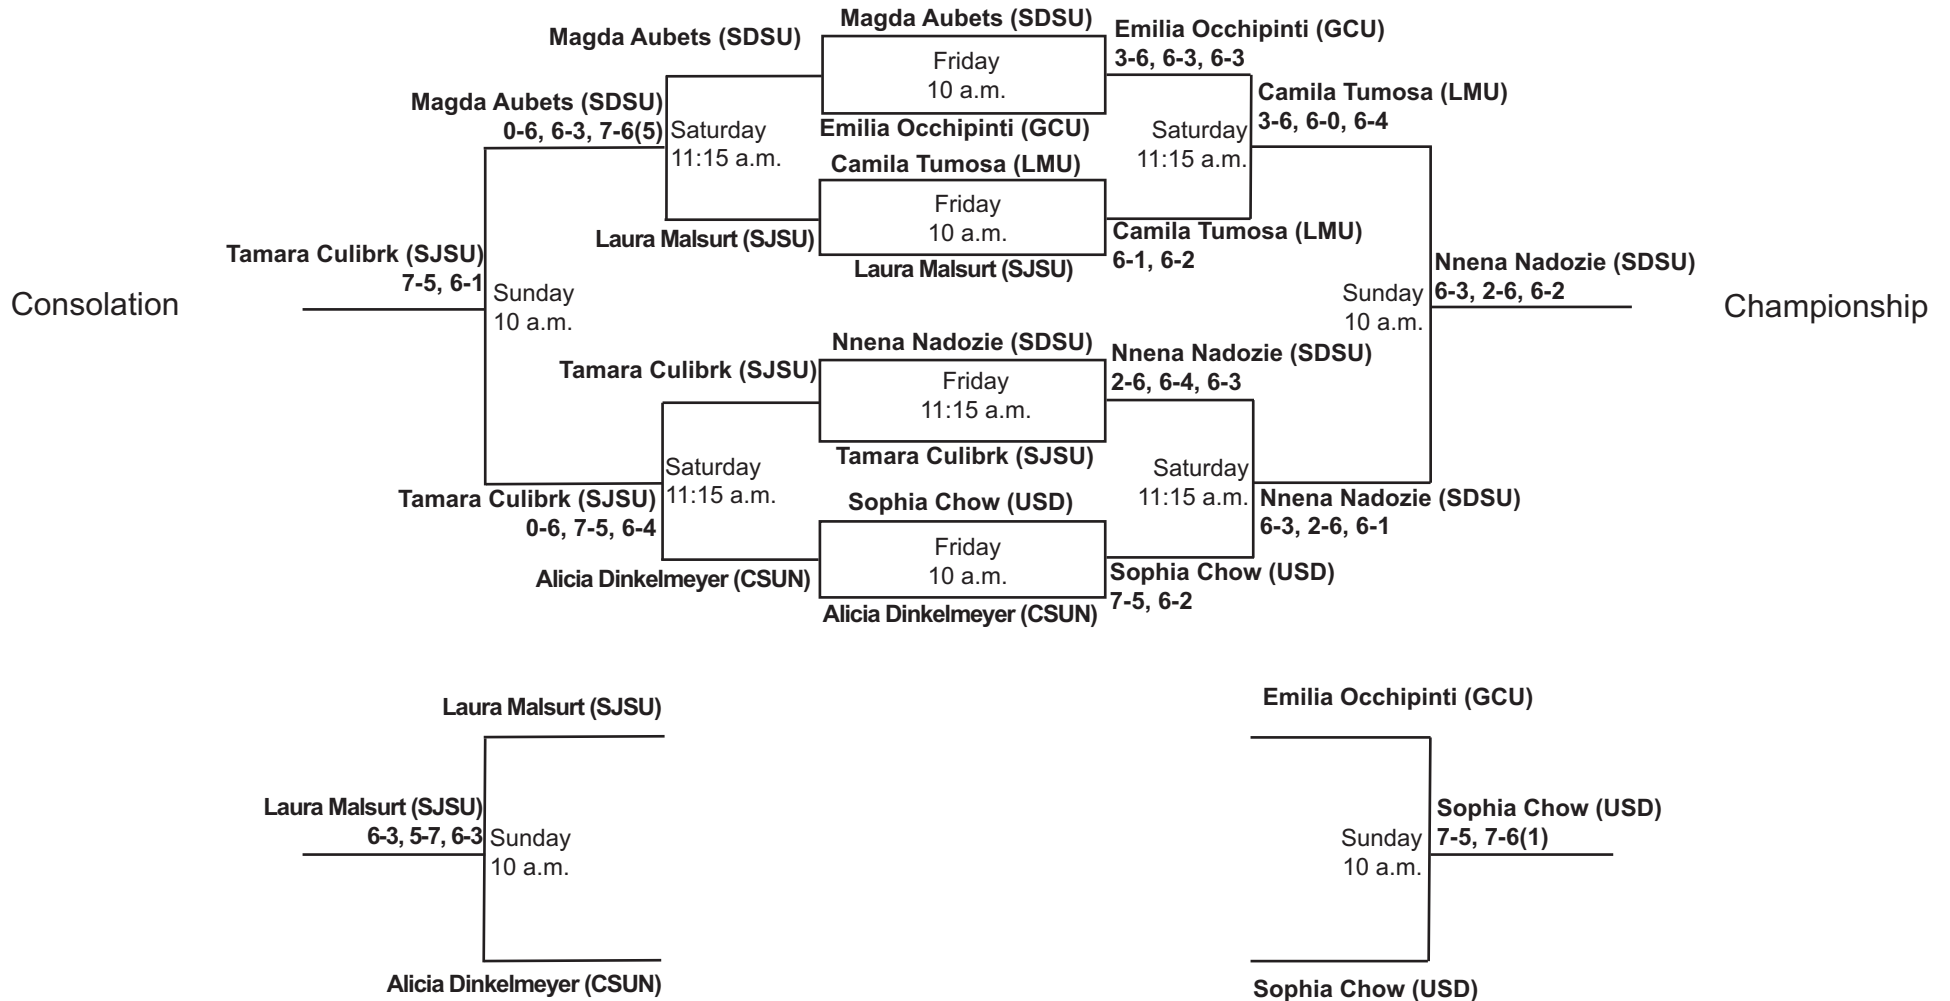

**SDSU Fall Tennis Classic I**  
**Sept. 29 - Oct. 1, 2017**  
**Singles - Red (ITA Code: 353506)**

**SDSU Fall Tennis Classic I**  
**Sept. 29 - Oct. 1, 2017**  
**Singles - Black (ITA Code: 353506)**

**SDSU Fall Tennis Classic I**  
**Sept. 29 - Oct. 1, 2017**  
**Singles - Gold (ITA Code: 353506)**

**SDSU Fall Tennis Classic I**  
**Sept. 29 - Oct. 1, 2017**  
**Doubles - Red (ITA Code: 353507)**

**SDSU Fall Tennis Classic I**  
**Sept. 29 - Oct. 1, 2017**  
**Doubles - Gold (ITA Code: 353507)**