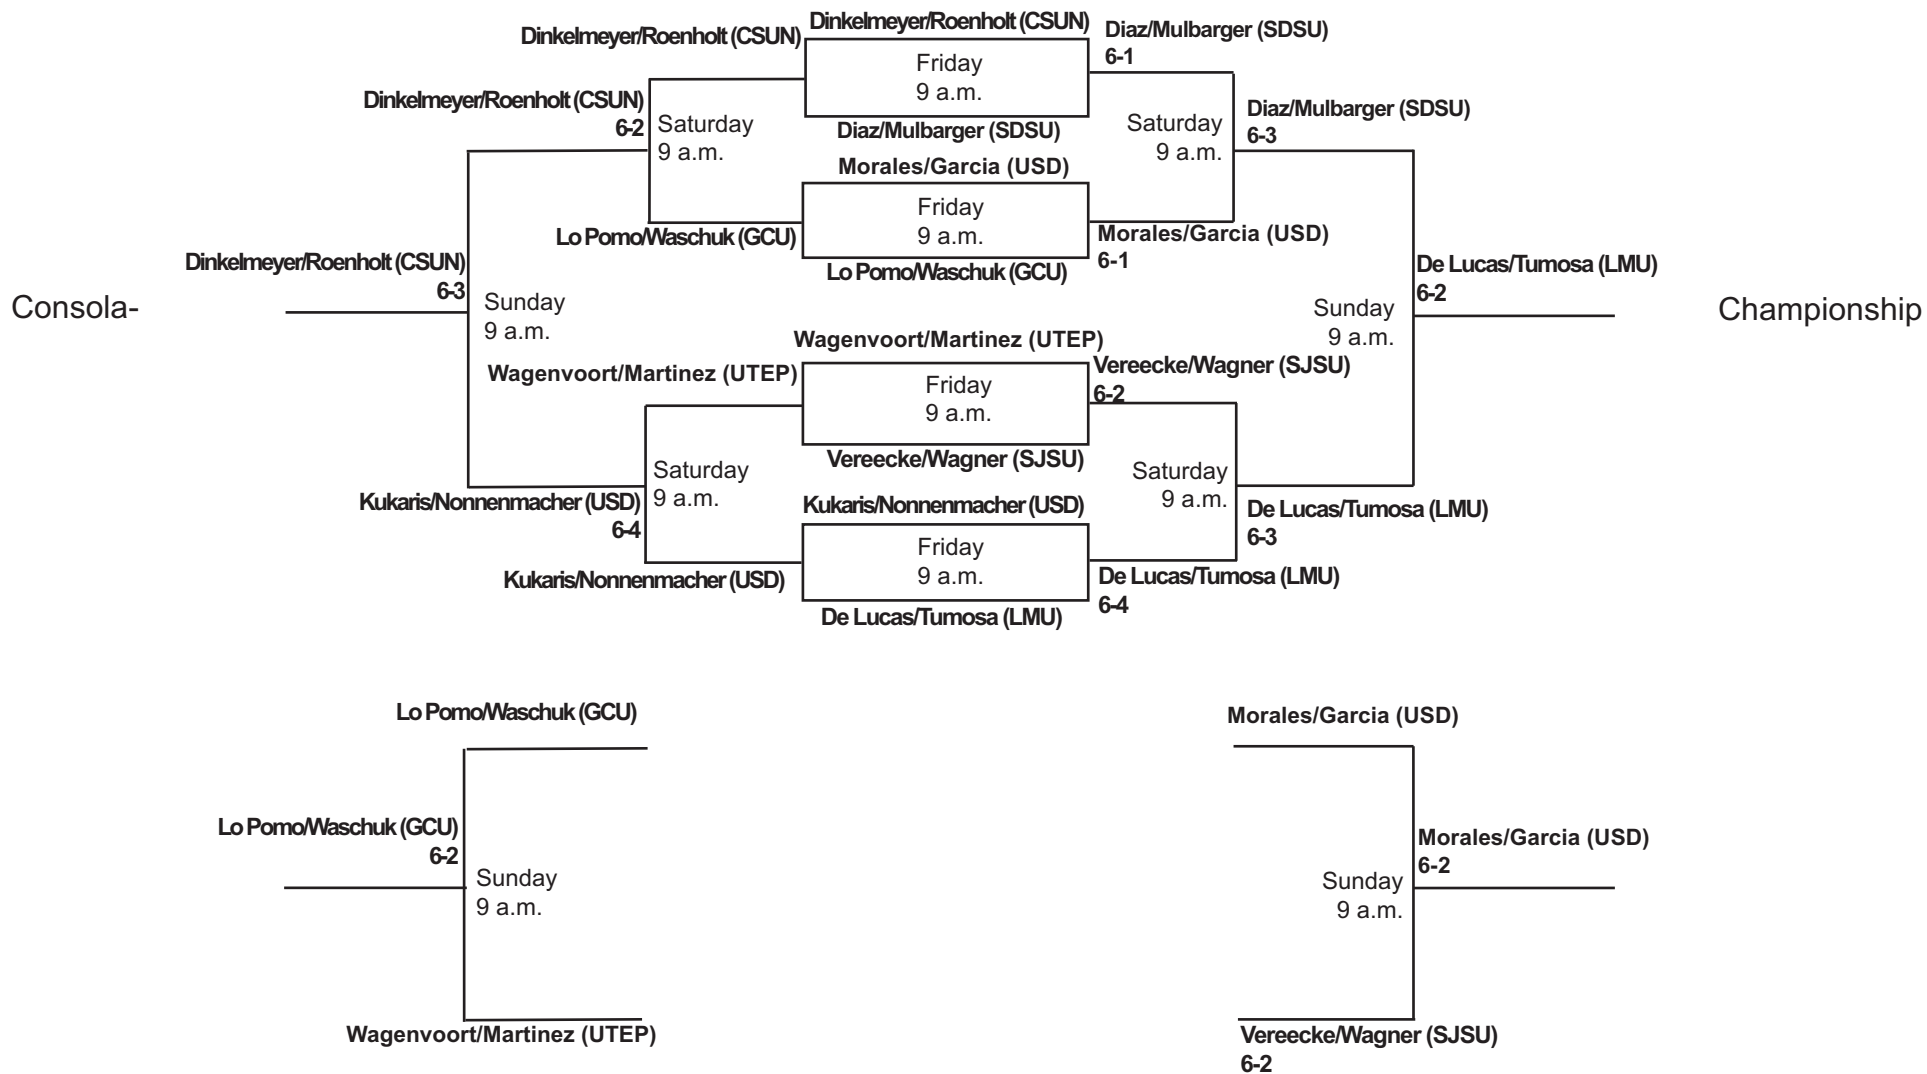

**SDSU Fall Tennis Classic I**  
**Sept. 29 - Oct. 1, 2017**  
**Singles - Red (ITA Code: 353506)**

**SDSU Fall Tennis Classic I**  
**Sept. 29 - Oct. 1, 2017**  
**Singles - Black (ITA Code: 353506)**

**SDSU Fall Tennis Classic I**  
**Sept. 29 - Oct. 1, 2017**  
**Singles - Gold (ITA Code: 353506)**

**SDSU Fall Tennis Classic I**  
**Sept. 29 - Oct. 1, 2017**  
**Doubles - Red (ITA Code: 353507)**

**SDSU Fall Tennis Classic I**  
**Sept. 29 - Oct. 1, 2017**  
**Doubles - Gold (ITA Code: 353507)**