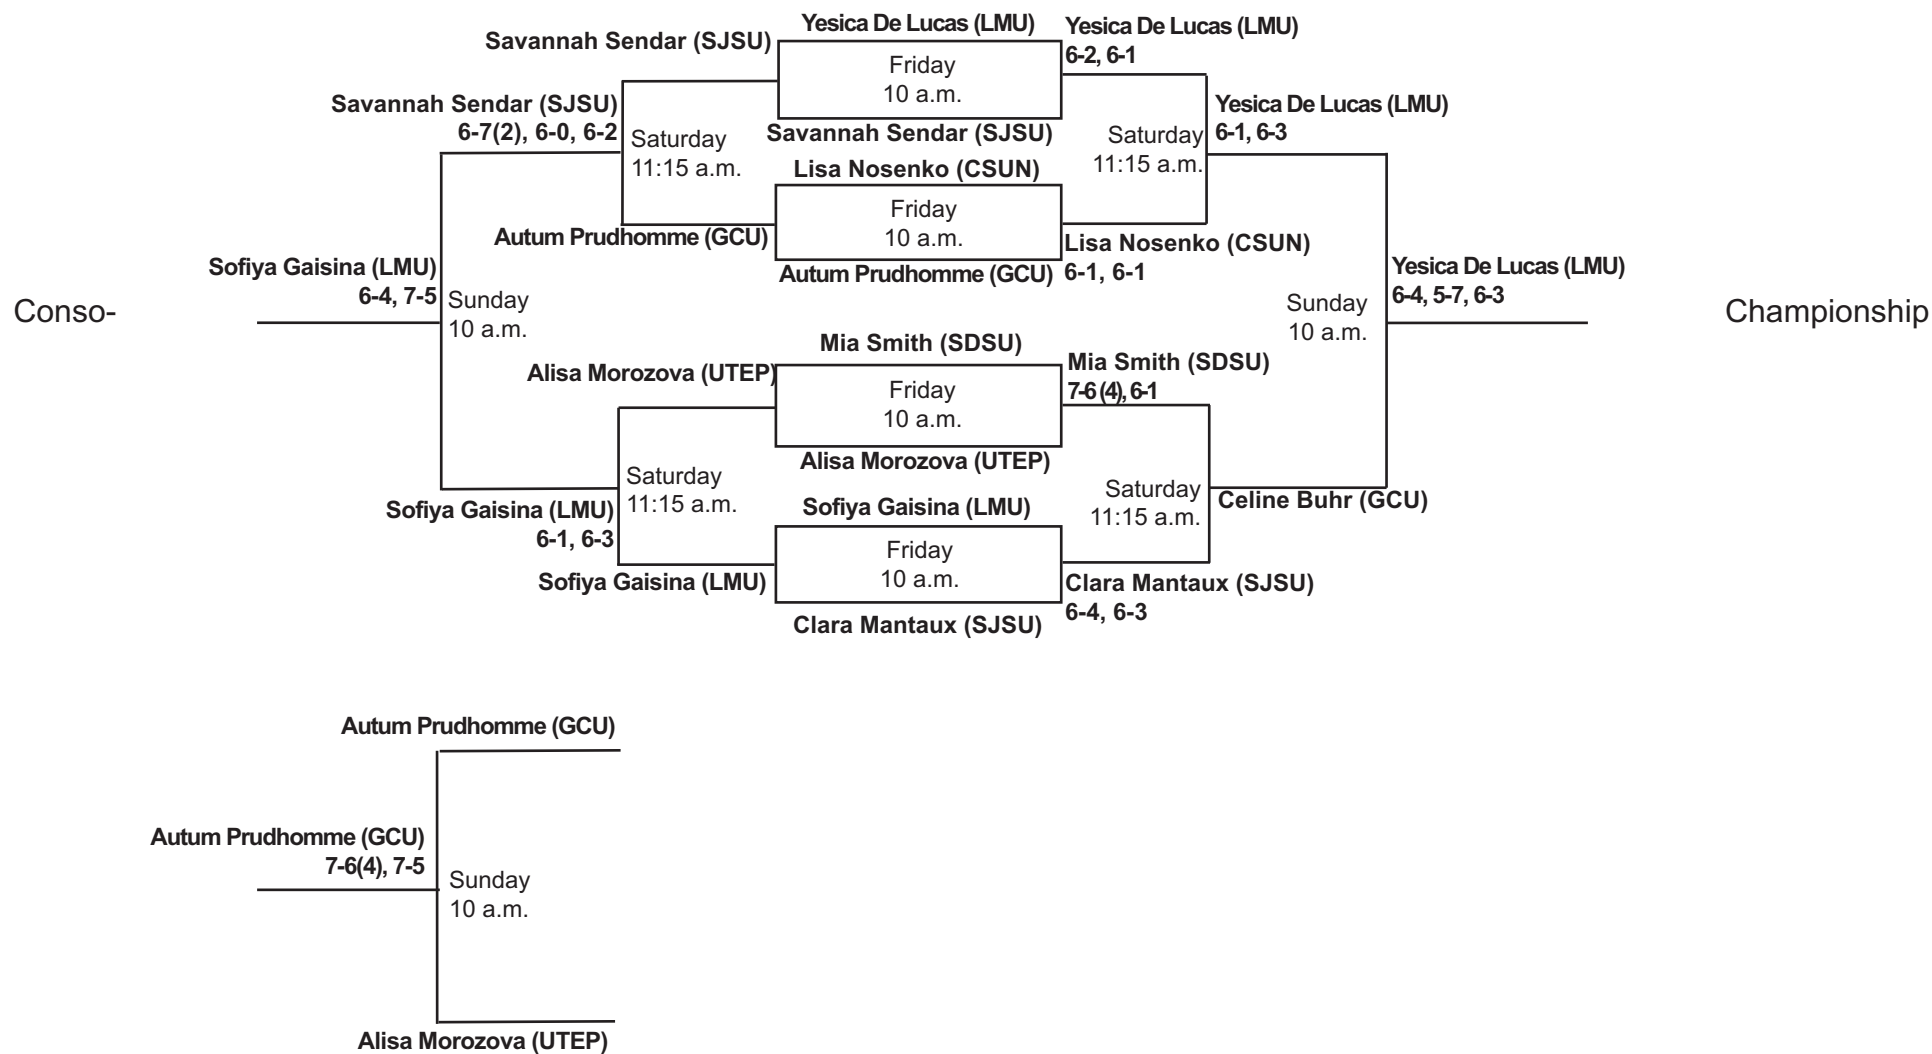

**SDSU Fall Tennis Classic I**  
**Sept. 29 - Oct. 1, 2017**  
**Singles - Red (ITA Code: 353506)**

**SDSU Fall Tennis Classic I**  
**Sept. 29 - Oct. 1, 2017**  
**Singles - Black (ITA Code: 353506)**

**SDSU Fall Tennis Classic I**  
**Sept. 29 - Oct. 1, 2017**  
**Singles - Gold (ITA Code: 353506)**

**SDSU Fall Tennis Classic I**  
**Sept. 29 - Oct. 1, 2017**  
**Doubles - Red (ITA Code: 353507)**

**SDSU Fall Tennis Classic I**  
**Sept. 29 - Oct. 1, 2017**  
**Doubles - Gold (ITA Code: 353507)**