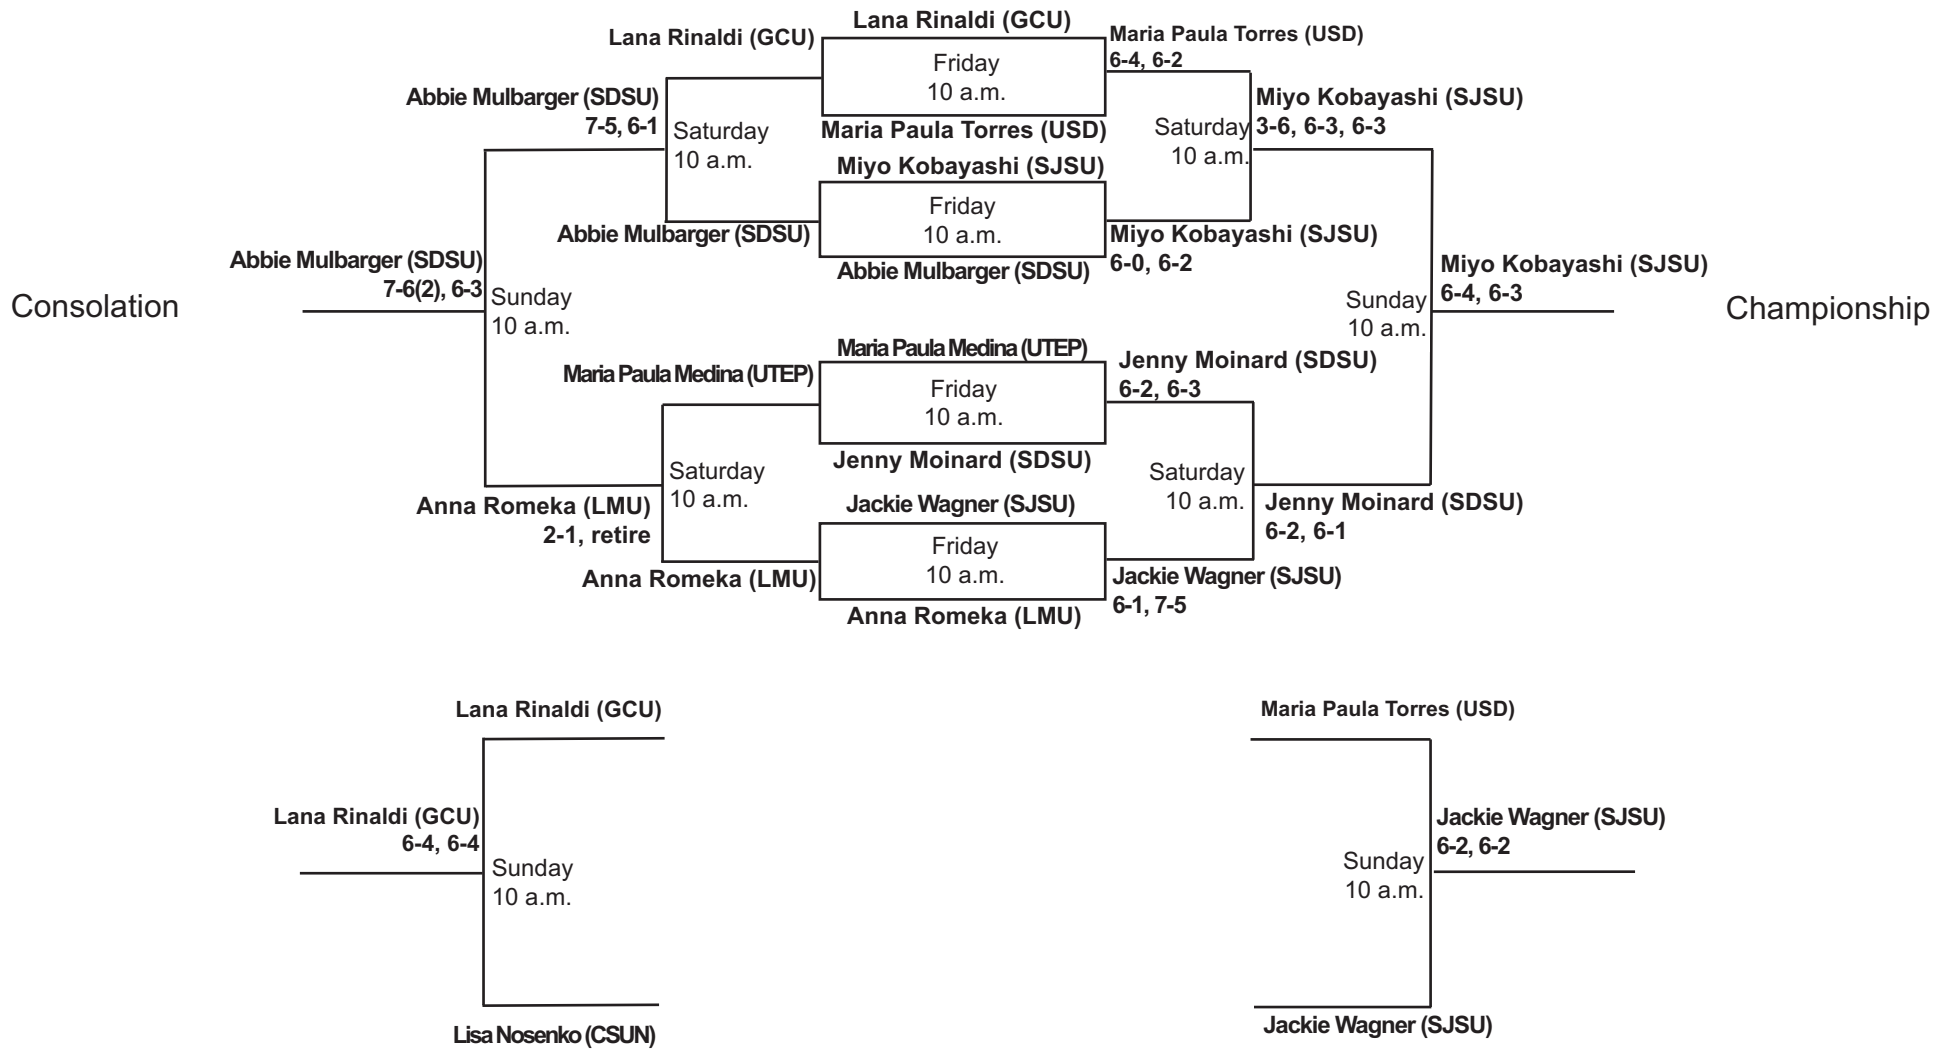

**SDSU Fall Tennis Classic I**  
**Sept. 29 - Oct. 1, 2017**  
**Singles - Red (ITA Code: 353506)**

**SDSU Fall Tennis Classic I**  
**Sept. 29 - Oct. 1, 2017**  
**Singles - Black (ITA Code: 353506)**

**SDSU Fall Tennis Classic I**  
**Sept. 29 - Oct. 1, 2017**  
**Singles - Gold (ITA Code: 353506)**

**SDSU Fall Tennis Classic I**  
**Sept. 29 - Oct. 1, 2017**  
**Doubles - Red (ITA Code: 353507)**

**SDSU Fall Tennis Classic I**  
**Sept. 29 - Oct. 1, 2017**  
**Doubles - Gold (ITA Code: 353507)**