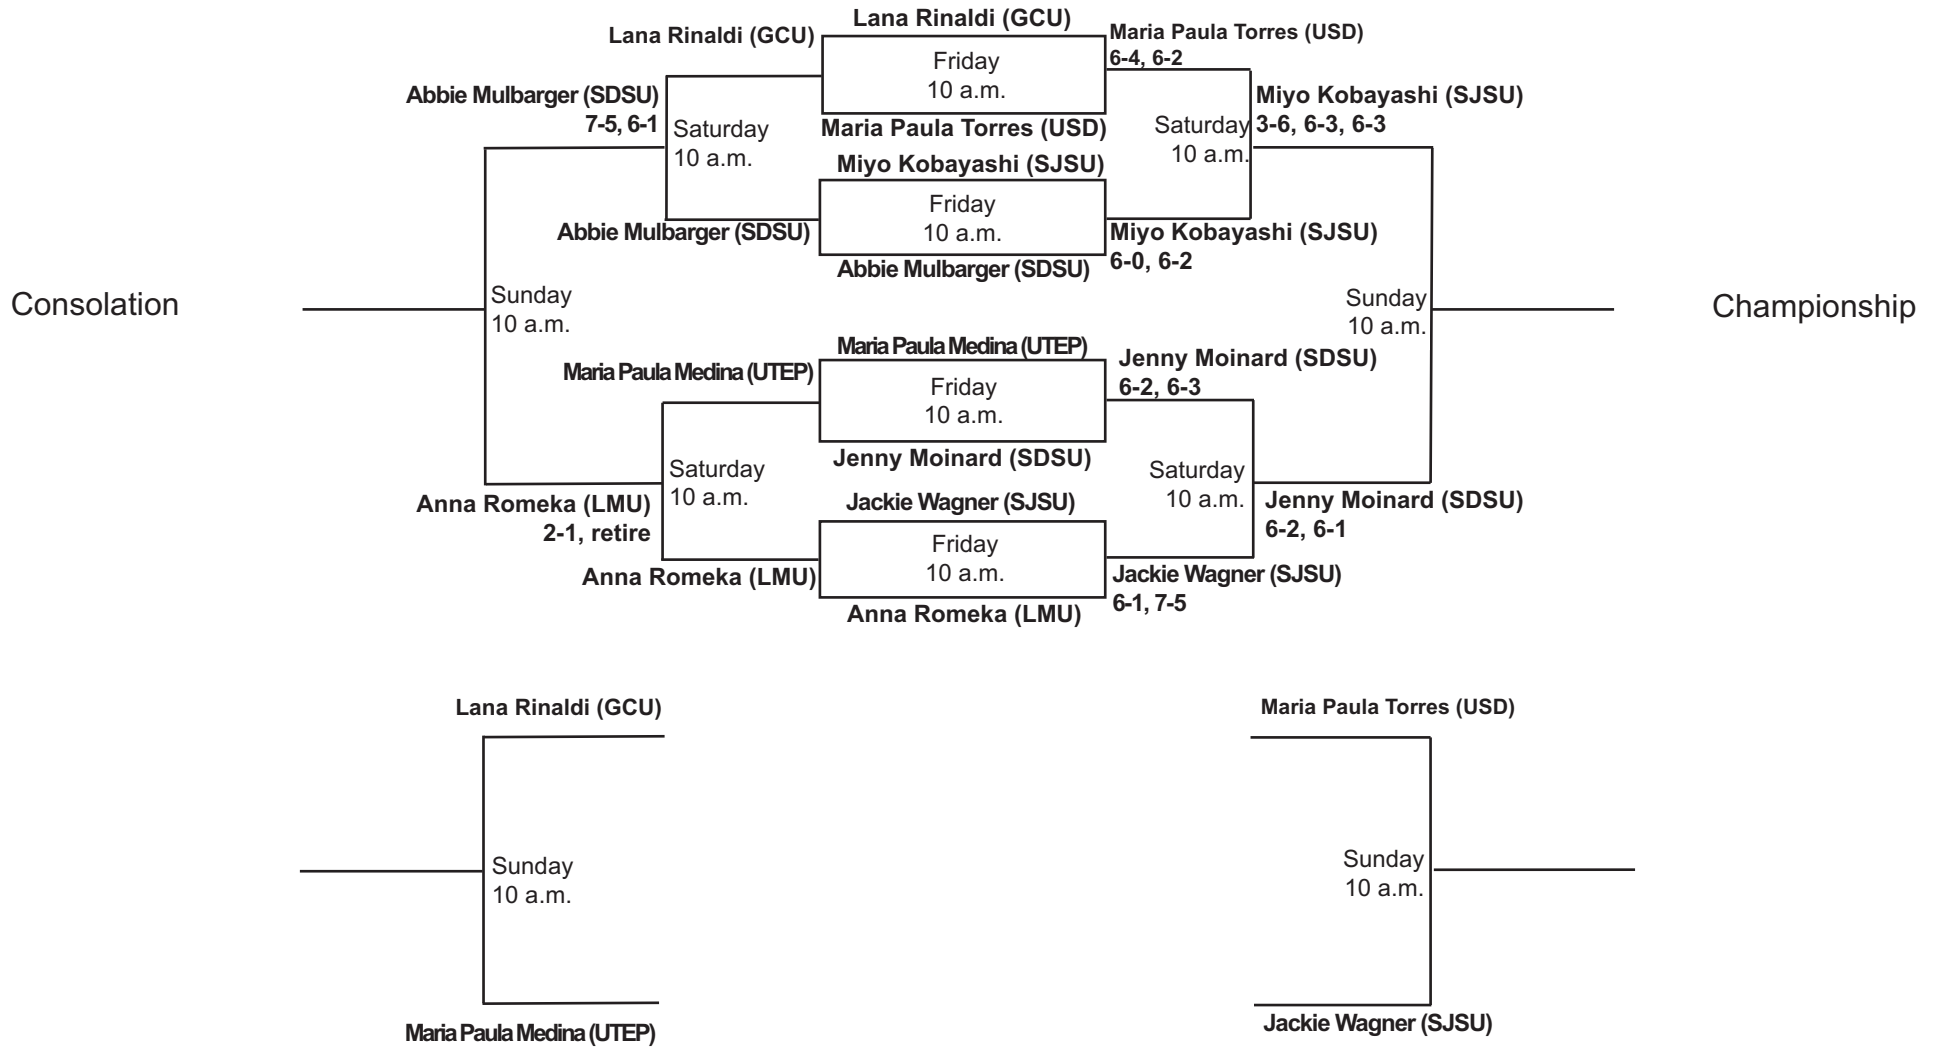

SDSU Fall Tennis Classic I
Sept. 29 - Oct. 1, 2017
Singles - Red (ITA Code: 353506)

SDSU Fall Tennis Classic I
Sept. 29 - Oct. 1, 2017
Singles - Black (ITA Code: 353506)

SDSU Fall Tennis Classic I
Sept. 29 - Oct. 1, 2017
Singles - White (ITA Code: 353506)

SDSU Fall Tennis Classic I
Sept. 29 - Oct. 1, 2017
Singles - Gold (ITA Code: 353506)

SDSU Fall Tennis Classic I
Sept. 29 - Oct. 1, 2017
Singles - Blue (ITA Code: 353506)

SDSU Fall Tennis Classic I
Sept. 29 - Oct. 1, 2017
Doubles - Red (ITA Code: 353507)

SDSU Fall Tennis Classic I
Sept. 29 - Oct. 1, 2017
Doubles - Gold (ITA Code: 353507)

SDSU Fall Tennis Classic I
Sept. 29 - Oct. 1, 2017
Doubles - Round Robin (9 a.m.) (ITA Code: 353507)

#1
SDSU
 Acero/Aubets