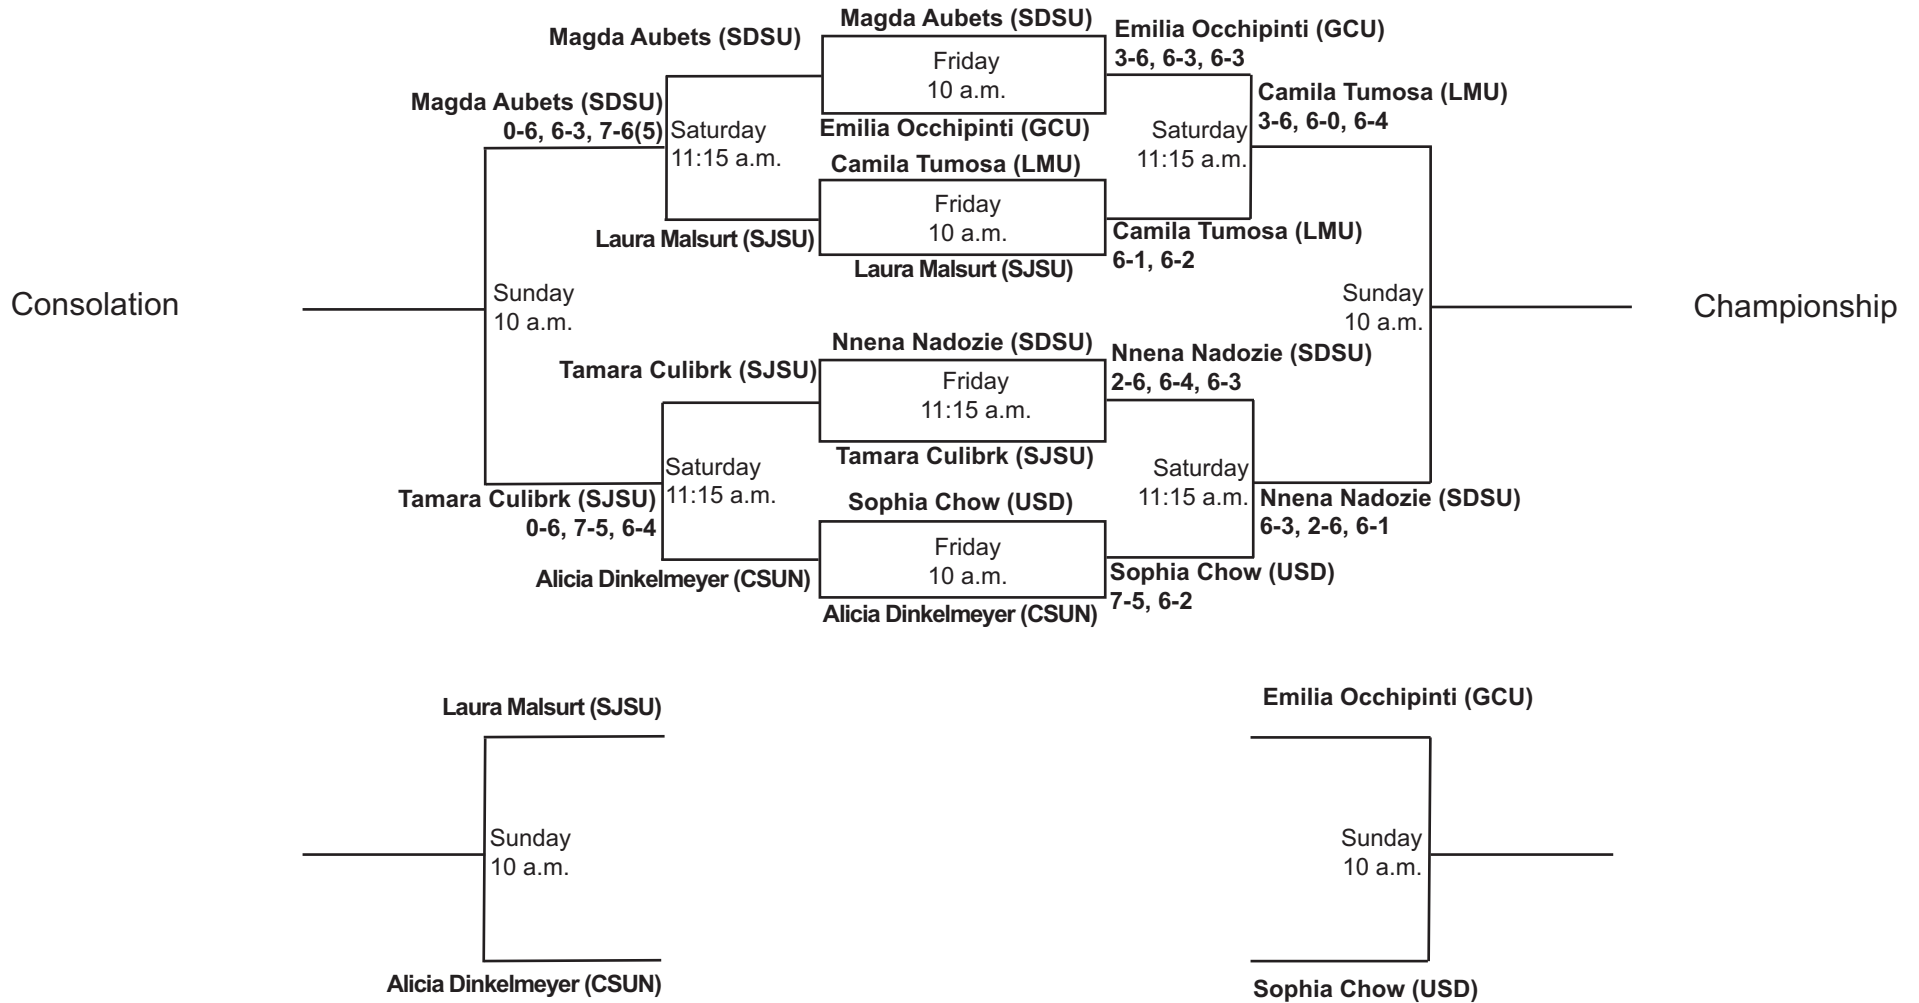

SDSU Fall Tennis Classic I
Sept. 29 - Oct. 1, 2017
Singles - Red (ITA Code: 353506)

SDSU Fall Tennis Classic I
Sept. 29 - Oct. 1, 2017
Singles - Black (ITA Code: 353506)

SDSU Fall Tennis Classic I
Sept. 29 - Oct. 1, 2017
Singles - White (ITA Code: 353506)

SDSU Fall Tennis Classic I
Sept. 29 - Oct. 1, 2017
Singles - Gold (ITA Code: 353506)

SDSU Fall Tennis Classic I
Sept. 29 - Oct. 1, 2017
Singles - Blue (ITA Code: 353506)

SDSU Fall Tennis Classic I
Sept. 29 - Oct. 1, 2017
Doubles - Red (ITA Code: 353507)

SDSU Fall Tennis Classic I
Sept. 29 - Oct. 1, 2017
Doubles - Gold (ITA Code: 353507)

SDSU Fall Tennis Classic I
Sept. 29 - Oct. 1, 2017
Doubles - Round Robin (9 a.m.) (ITA Code: 353507)

#1
SDSU
 Acero/Aubets

#2
CSUN
 Bagumyan/Nosenko

#3
GCU
 Prudhomme/Occhipinti

#4
SJSU
 Malsart/Montaux

1st round: #1 vs. #2, #3 vs. #4

2nd round: #1 vs. #3, #2 vs. #4