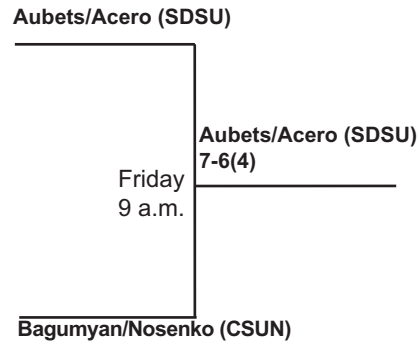

SDSU Fall Tennis Classic I
Sept. 29 - Oct. 1, 2017
Singles - Red (ITA Code: 353506)

SDSU Fall Tennis Classic I
Sept. 29 - Oct. 1, 2017
Singles - Black (ITA Code: 353506)

SDSU Fall Tennis Classic I
Sept. 29 - Oct. 1, 2017
Singles - White (ITA Code: 353506)

SDSU Fall Tennis Classic I
Sept. 29 - Oct. 1, 2017
Singles - Gold (ITA Code: 353506)

SDSU Fall Tennis Classic I
Sept. 29 - Oct. 1, 2017
Singles - Blue (ITA Code: 353506)

SDSU Fall Tennis Classic I
Sept. 29 - Oct. 1, 2017
Doubles - Red (ITA Code: 353507)

SDSU Fall Tennis Classic I
Sept. 29 - Oct. 1, 2017
Doubles - Gold (ITA Code: 353507)

SDSU Fall Tennis Classic I
Sept. 29 - Oct. 1, 2017
Doubles - Round Robin (9 a.m.) (ITA Code: 353507)

#1
SDSU
 Acero/Aubets

#2
CSUN
 Bagumyan/Nosenko

#3
GCU
 Prudhomme/Occhipinti

#4
SJSU
 Malsart/Montaux

1st round: #1 vs. #2, #3 vs. #4

2nd round: #1 vs. #3, #2 vs. #4