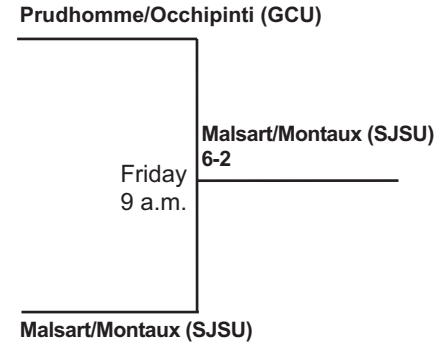

SDSU Fall Tennis Classic I
Sept. 29 - Oct. 1, 2017
Singles - Gold (ITA Code: 353506)

SDSU Fall Tennis Classic I
Sept. 29 - Oct. 1, 2017
Singles - Blue (ITA Code: 353506)

SDSU Fall Tennis Classic I
Sept. 29 - Oct. 1, 2017
Doubles - Red (ITA Code: 353507)

SDSU Fall Tennis Classic I
Sept. 29 - Oct. 1, 2017
Doubles - Gold (ITA Code: 353507)

SDSU Fall Tennis Classic I
Sept. 29 - Oct. 1, 2017
Doubles - Round Robin (9 a.m.) (ITA Code: 353507)

#1
SDSU
 Acero/Aubets

#2
CSUN
 Bagumyan/Nosenko

#3
GCU
 Prudhomme/Occhipinti

#4
SJSU
 Malsart/Montaux

1st round: #1 vs. #2, #3 vs. #4

2nd round: #1 vs. #3, #2 vs. #4