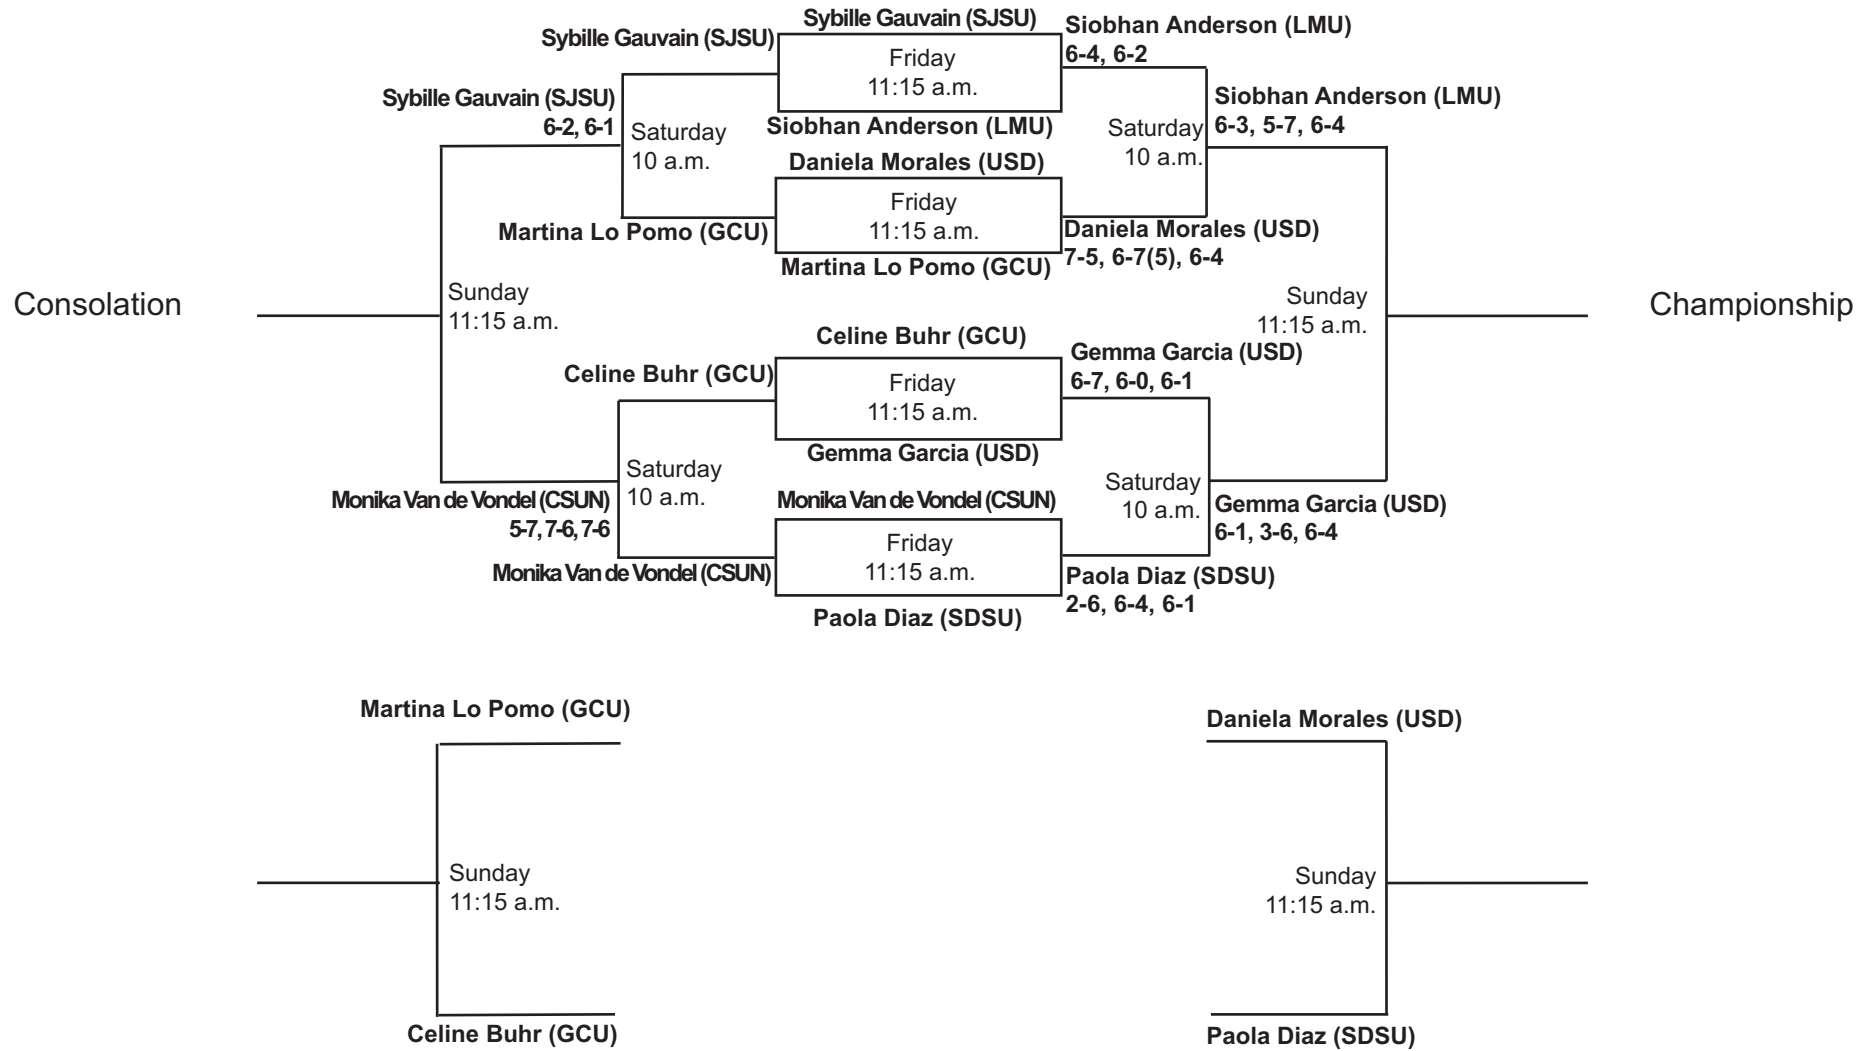

SDSU Fall Tennis Classic I
Sept. 29 - Oct. 1, 2017
Singles - Red (ITA Code: 353506)

SDSU Fall Tennis Classic I
Sept. 29 - Oct. 1, 2017
Singles - Black (ITA Code: 353506)

SDSU Fall Tennis Classic I
Sept. 29 - Oct. 1, 2017
Singles - White (ITA Code: 353506)

SDSU Fall Tennis Classic I
Sept. 29 - Oct. 1, 2017
Singles - Gold (ITA Code: 353506)

SDSU Fall Tennis Classic I
Sept. 29 - Oct. 1, 2017
Singles - Blue (ITA Code: 353506)

SDSU Fall Tennis Classic I
Sept. 29 - Oct. 1, 2017
Doubles - Red (ITA Code: 353507)

SDSU Fall Tennis Classic I
Sept. 29 - Oct. 1, 2017
Doubles - Gold (ITA Code: 353507)

SDSU Fall Tennis Classic I
Sept. 29 - Oct. 1, 2017
Doubles - Round Robin (9 a.m.) (ITA Code: 353507)

#1
SDSU
 Acero/Aubets

#2
CSUN
 Bagumyan/Nosenko

#3
GCU
 Prudhomme/Occhipinti

#4
SJSU
 Malsart/Montaux

1st round: #1 vs. #2, #3 vs. #4

2nd round: #1 vs. #3, #2 vs. #4