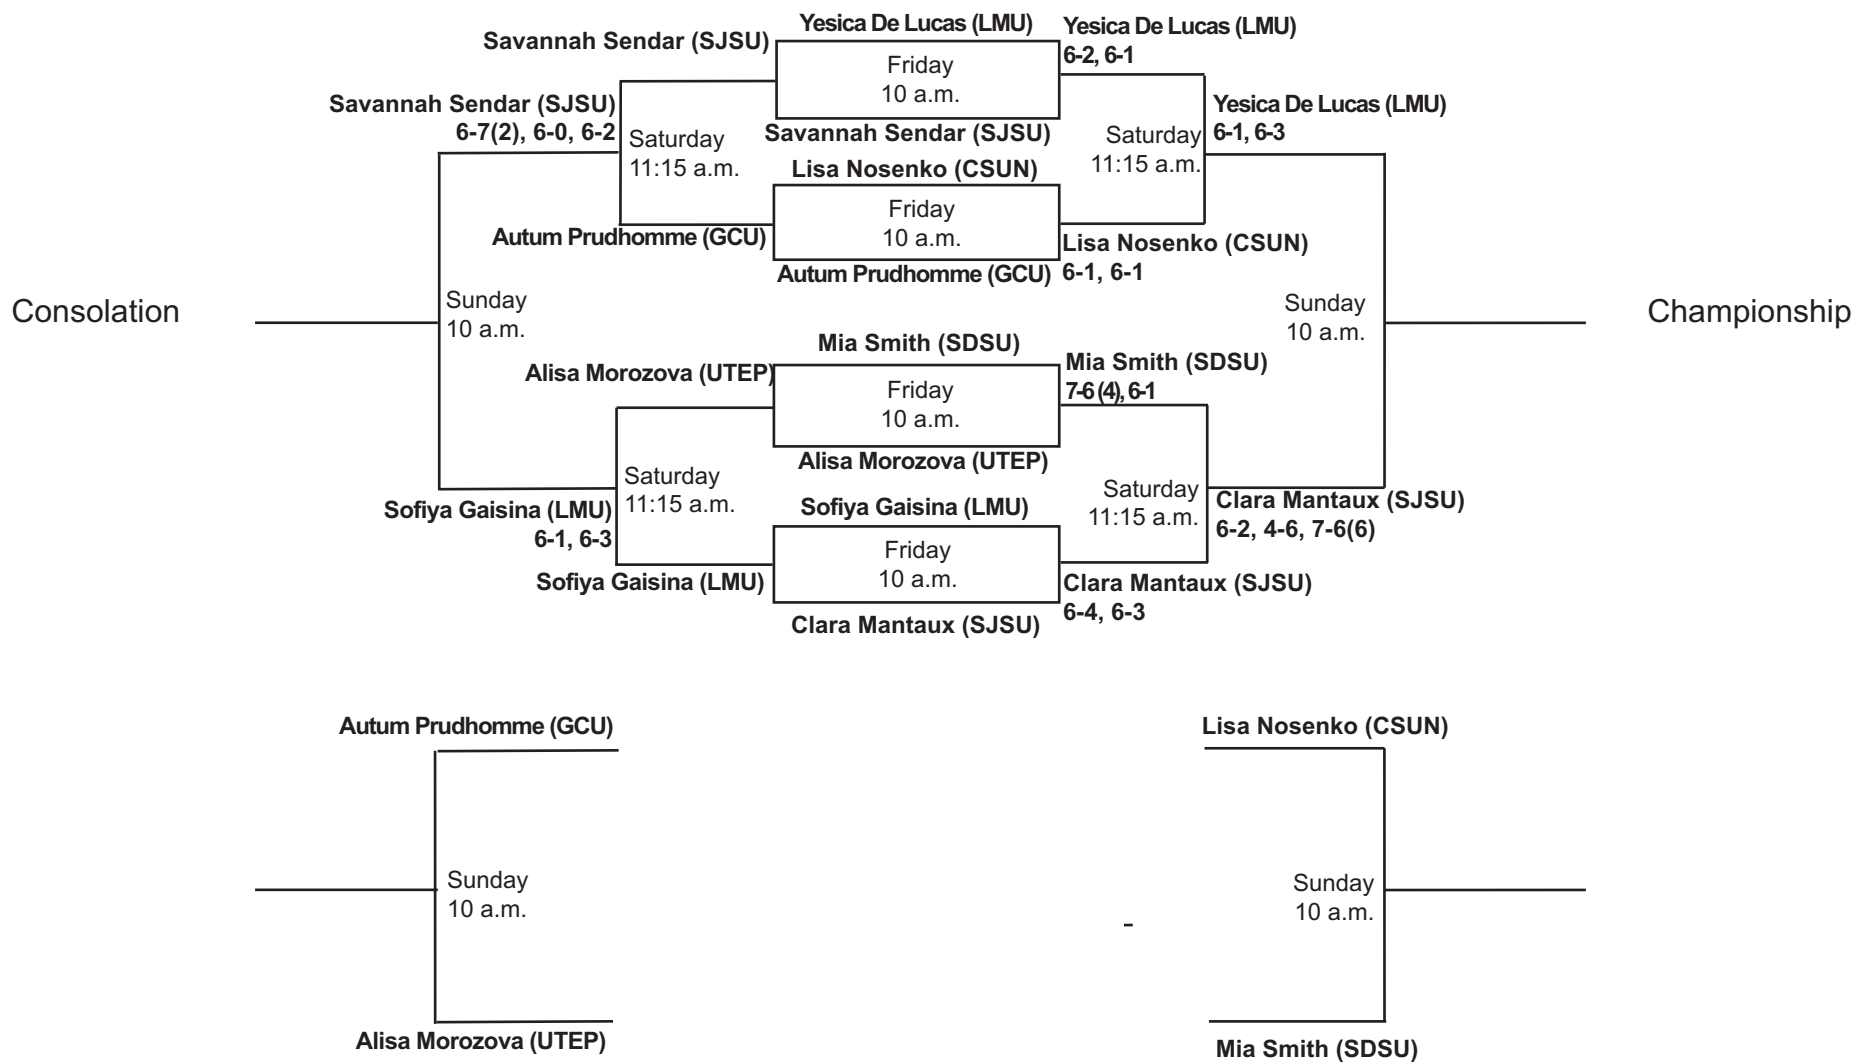

SDSU Fall Tennis Classic I
Sept. 29 - Oct. 1, 2017
Singles - Red (ITA Code: 353506)

SDSU Fall Tennis Classic I
Sept. 29 - Oct. 1, 2017
Singles - Black (ITA Code: 353506)

SDSU Fall Tennis Classic I
Sept. 29 - Oct. 1, 2017
Singles - White (ITA Code: 353506)

SDSU Fall Tennis Classic I
Sept. 29 - Oct. 1, 2017
Singles - Gold (ITA Code: 353506)

SDSU Fall Tennis Classic I
Sept. 29 - Oct. 1, 2017
Singles - Blue (ITA Code: 353506)

SDSU Fall Tennis Classic I
Sept. 29 - Oct. 1, 2017
Doubles - Red (ITA Code: 353507)

SDSU Fall Tennis Classic I
Sept. 29 - Oct. 1, 2017
Doubles - Gold (ITA Code: 353507)

SDSU Fall Tennis Classic I
Sept. 29 - Oct. 1, 2017
Doubles - Round Robin (9 a.m.) (ITA Code: 353507)

#1
SDSU
 Acero/Aubets

#2
CSUN
 Bagumyan/Nosenko

#3
GCU
 Prudhomme/Occhipinti

#4
SJSU
 Malsart/Montaux

1st round: #1 vs. #2, #3 vs. #4

2nd round: #1 vs. #3, #2 vs. #4