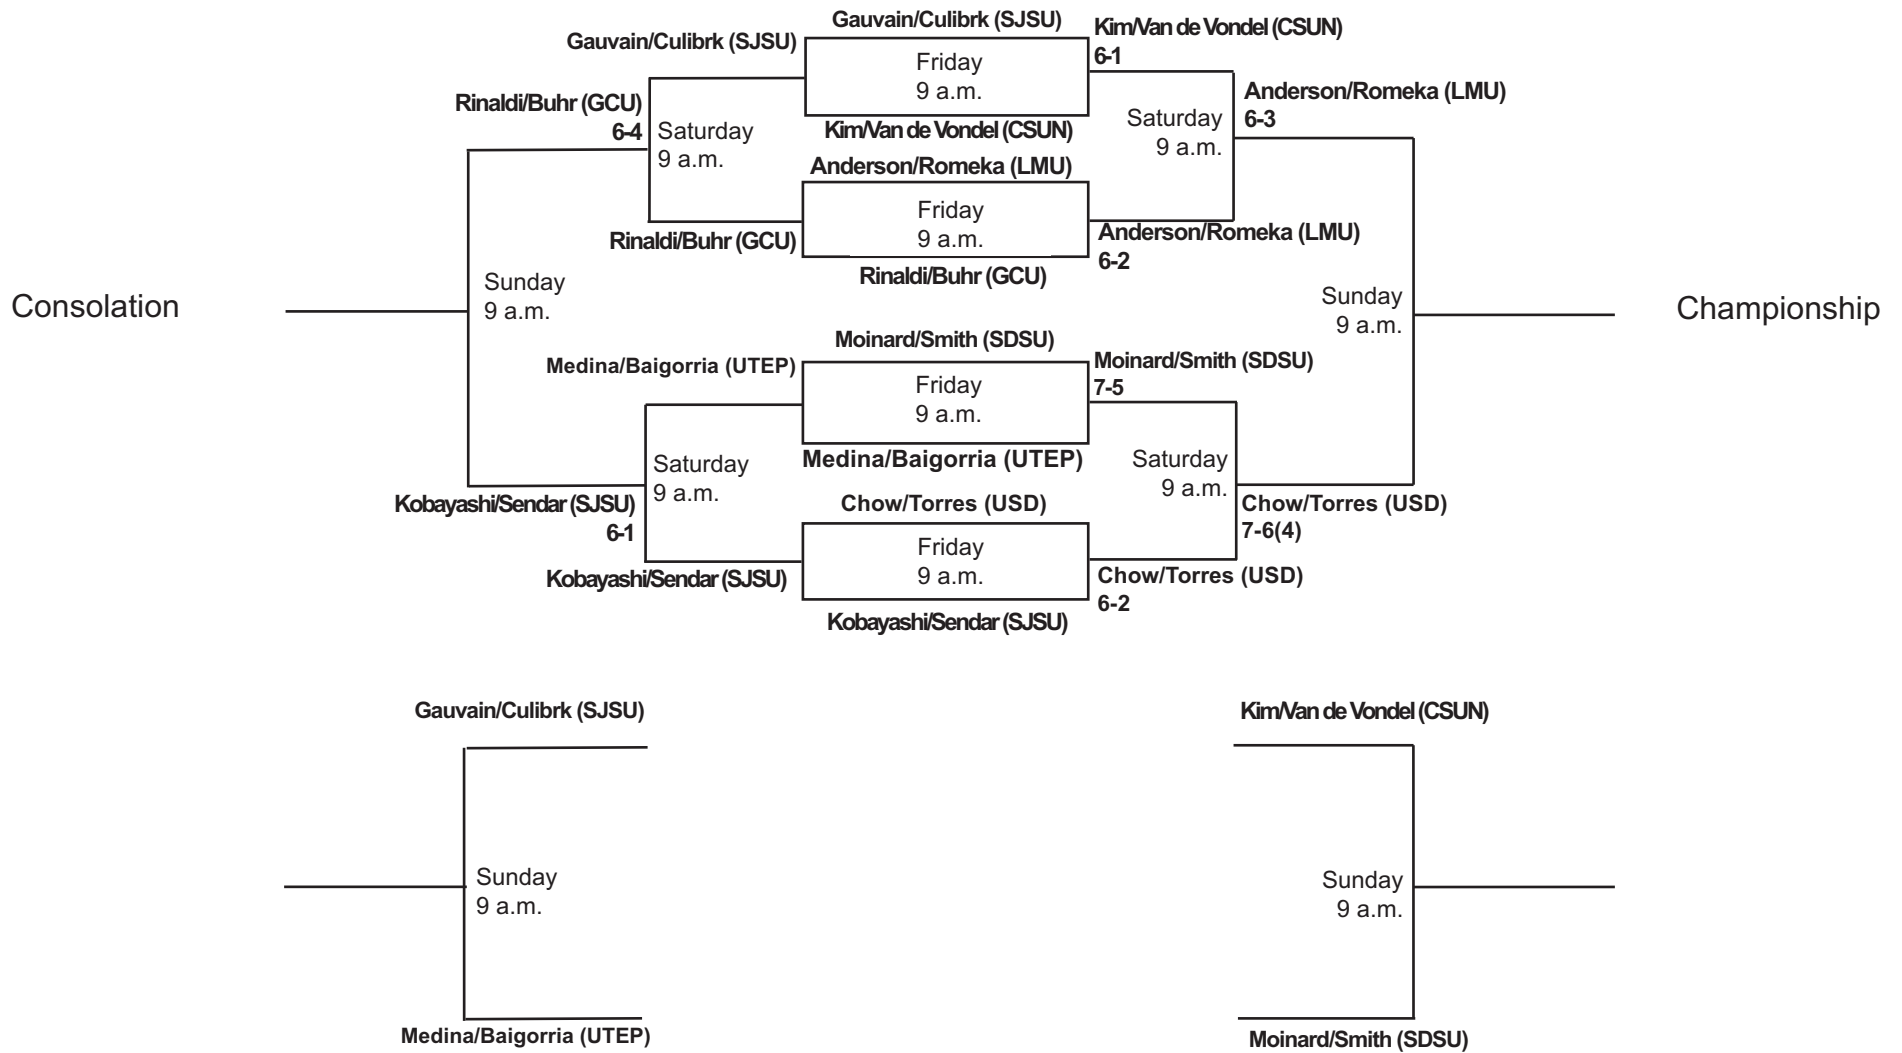

SDSU Fall Tennis Classic I
Sept. 29 - Oct. 1, 2017
Singles - Red (ITA Code: 353506)

SDSU Fall Tennis Classic I
Sept. 29 - Oct. 1, 2017
Singles - Black (ITA Code: 353506)

SDSU Fall Tennis Classic I
Sept. 29 - Oct. 1, 2017
Singles - White (ITA Code: 353506)

SDSU Fall Tennis Classic I
Sept. 29 - Oct. 1, 2017
Singles - Gold (ITA Code: 353506)

SDSU Fall Tennis Classic I
Sept. 29 - Oct. 1, 2017
Singles - Blue (ITA Code: 353506)

SDSU Fall Tennis Classic I
Sept. 29 - Oct. 1, 2017
Doubles - Red (ITA Code: 353507)

SDSU Fall Tennis Classic I
Sept. 29 - Oct. 1, 2017
Doubles - Gold (ITA Code: 353507)

SDSU Fall Tennis Classic I
Sept. 29 - Oct. 1, 2017
Doubles - Round Robin (9 a.m.) (ITA Code: 353507)

#1
SDSU
 Acero/Aubets

#2
CSUN
 Bagumyan/Nosenko

#3
GCU
 Prudhomme/Occhipinti

#4
SJSU
 Malsart/Montaux

1st round: #1 vs. #2, #3 vs. #4

2nd round: #1 vs. #3, #2 vs. #4