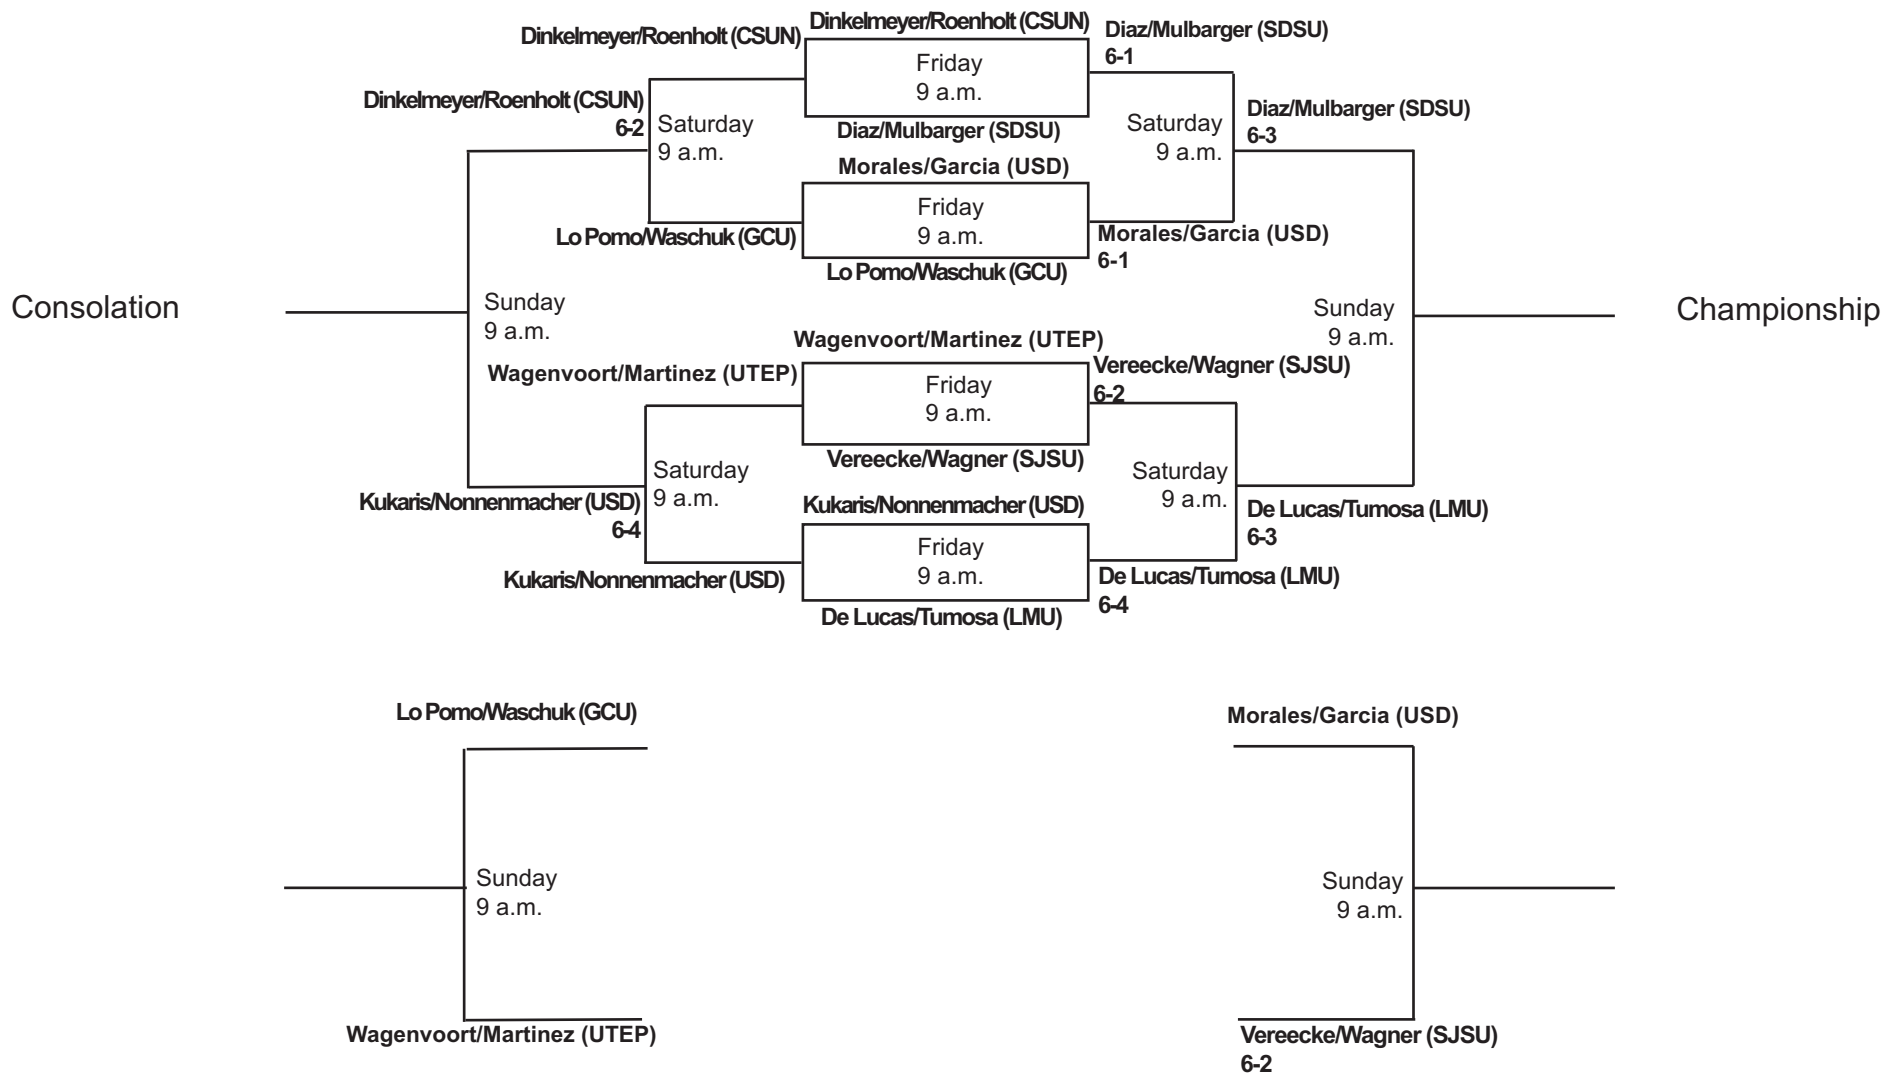

SDSU Fall Tennis Classic I
Sept. 29 - Oct. 1, 2017
Singles - Red (ITA Code: 353506)

SDSU Fall Tennis Classic I
Sept. 29 - Oct. 1, 2017
Singles - Black (ITA Code: 353506)

SDSU Fall Tennis Classic I
Sept. 29 - Oct. 1, 2017
Singles - White (ITA Code: 353506)

SDSU Fall Tennis Classic I
Sept. 29 - Oct. 1, 2017
Singles - Gold (ITA Code: 353506)

SDSU Fall Tennis Classic I
Sept. 29 - Oct. 1, 2017
Singles - Blue (ITA Code: 353506)

SDSU Fall Tennis Classic I
Sept. 29 - Oct. 1, 2017
Doubles - Red (ITA Code: 353507)

SDSU Fall Tennis Classic I
Sept. 29 - Oct. 1, 2017
Doubles - Gold (ITA Code: 353507)

SDSU Fall Tennis Classic I
Sept. 29 - Oct. 1, 2017
Doubles - Round Robin (9 a.m.) (ITA Code: 353507)

#1
SDSU
 Acero/Aubets

#2
CSUN
 Bagumyan/Nosenko

#3
GCU
 Prudhomme/Occhipinti

#4
SJSU
 Malsart/Montaux

1st round: #1 vs. #2, #3 vs. #4

2nd round: #1 vs. #3, #2 vs. #4