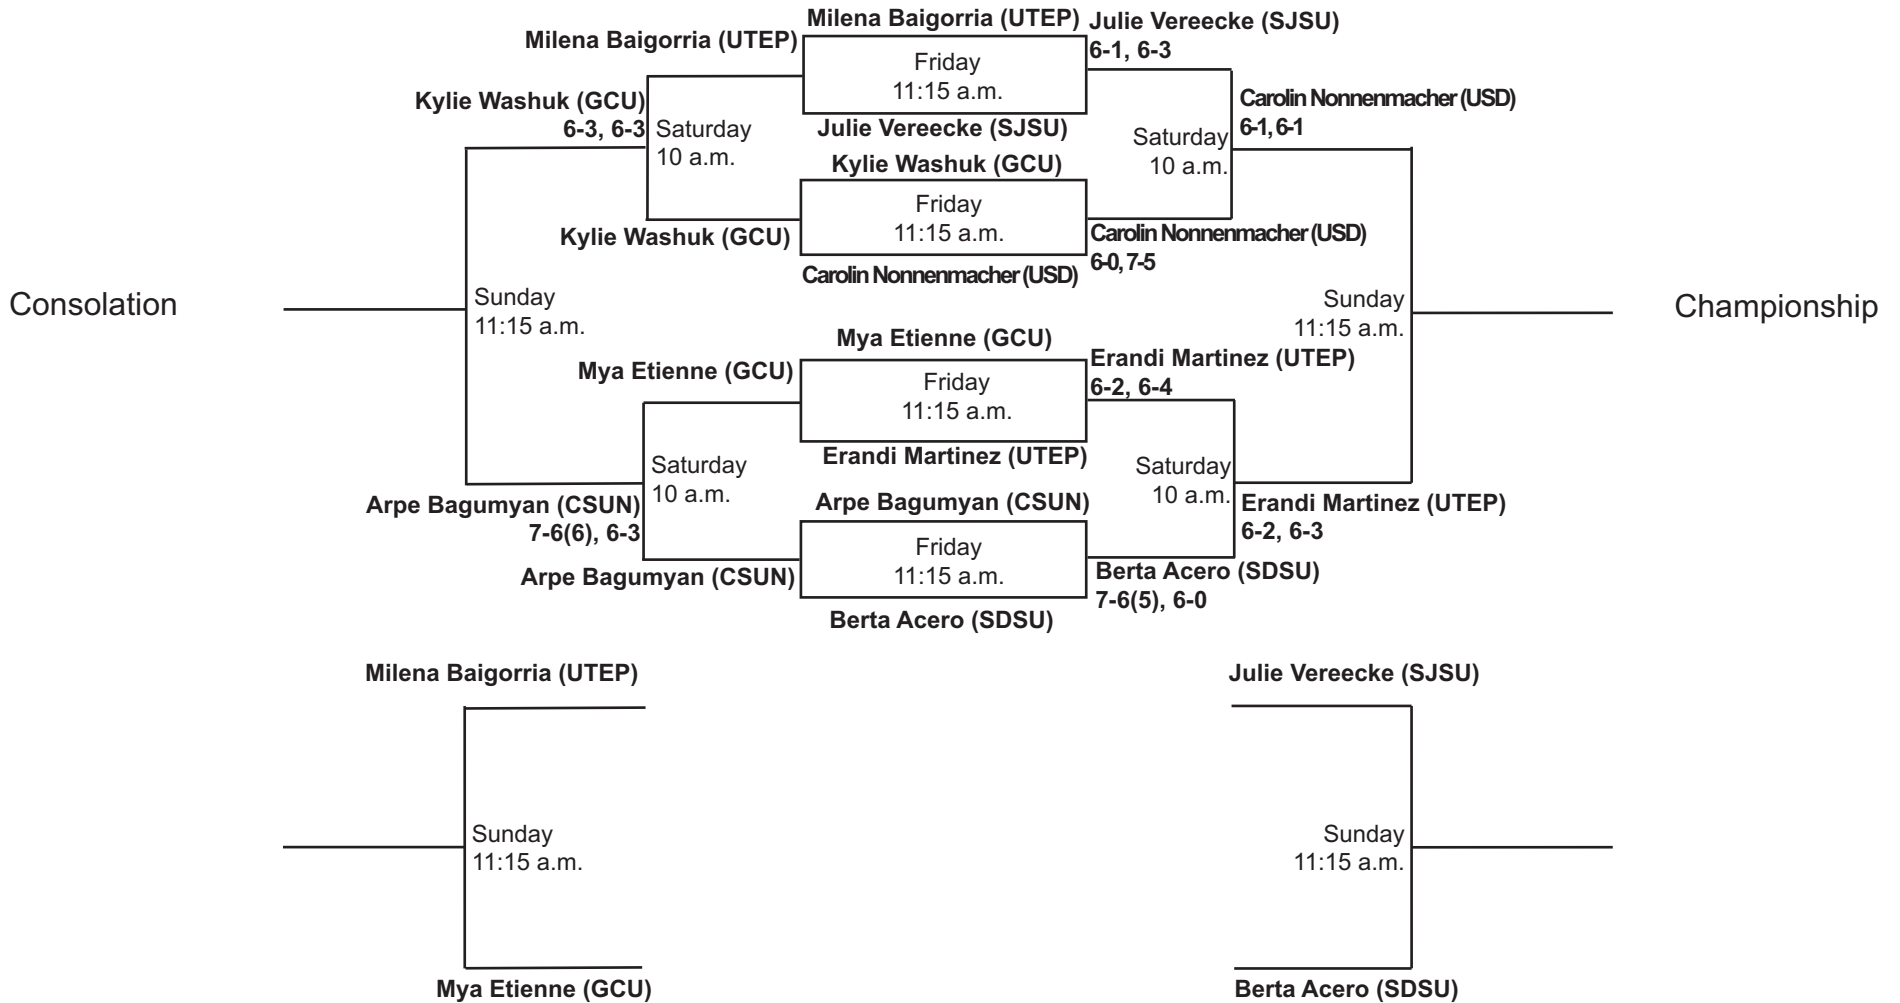

SDSU Fall Tennis Classic I
Sept. 29 - Oct. 1, 2017
Singles - Red (ITA Code: 353506)

SDSU Fall Tennis Classic I
Sept. 29 - Oct. 1, 2017
Singles - Black (ITA Code: 353506)

SDSU Fall Tennis Classic I
Sept. 29 - Oct. 1, 2017
Singles - White (ITA Code: 353506)

SDSU Fall Tennis Classic I
Sept. 29 - Oct. 1, 2017
Singles - Gold (ITA Code: 353506)

SDSU Fall Tennis Classic I
Sept. 29 - Oct. 1, 2017
Singles - Blue (ITA Code: 353506)

SDSU Fall Tennis Classic I
Sept. 29 - Oct. 1, 2017
Doubles - Red (ITA Code: 353507)

SDSU Fall Tennis Classic I
Sept. 29 - Oct. 1, 2017
Doubles - Gold (ITA Code: 353507)

SDSU Fall Tennis Classic I
Sept. 29 - Oct. 1, 2017
Doubles - Round Robin (9 a.m.) (ITA Code: 353507)

#1
SDSU
 Acero/Aubets